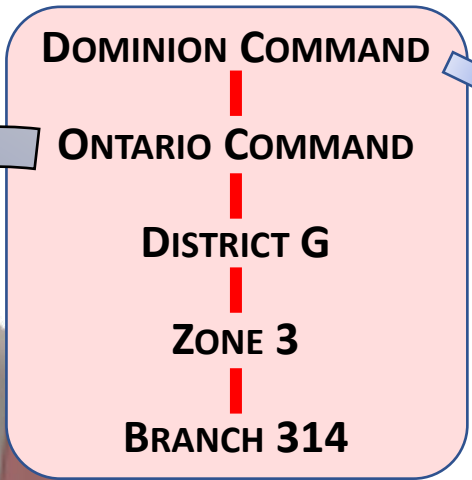

HOW OUR BRANCH FITS INTO THE ROYAL CANADIAN LEGION

Royal Canadian Legion
 National Headquarters
 86 Aird Place, Kanata

Ontario Command HQ
 89 Industrial Parkway N
 Aurora